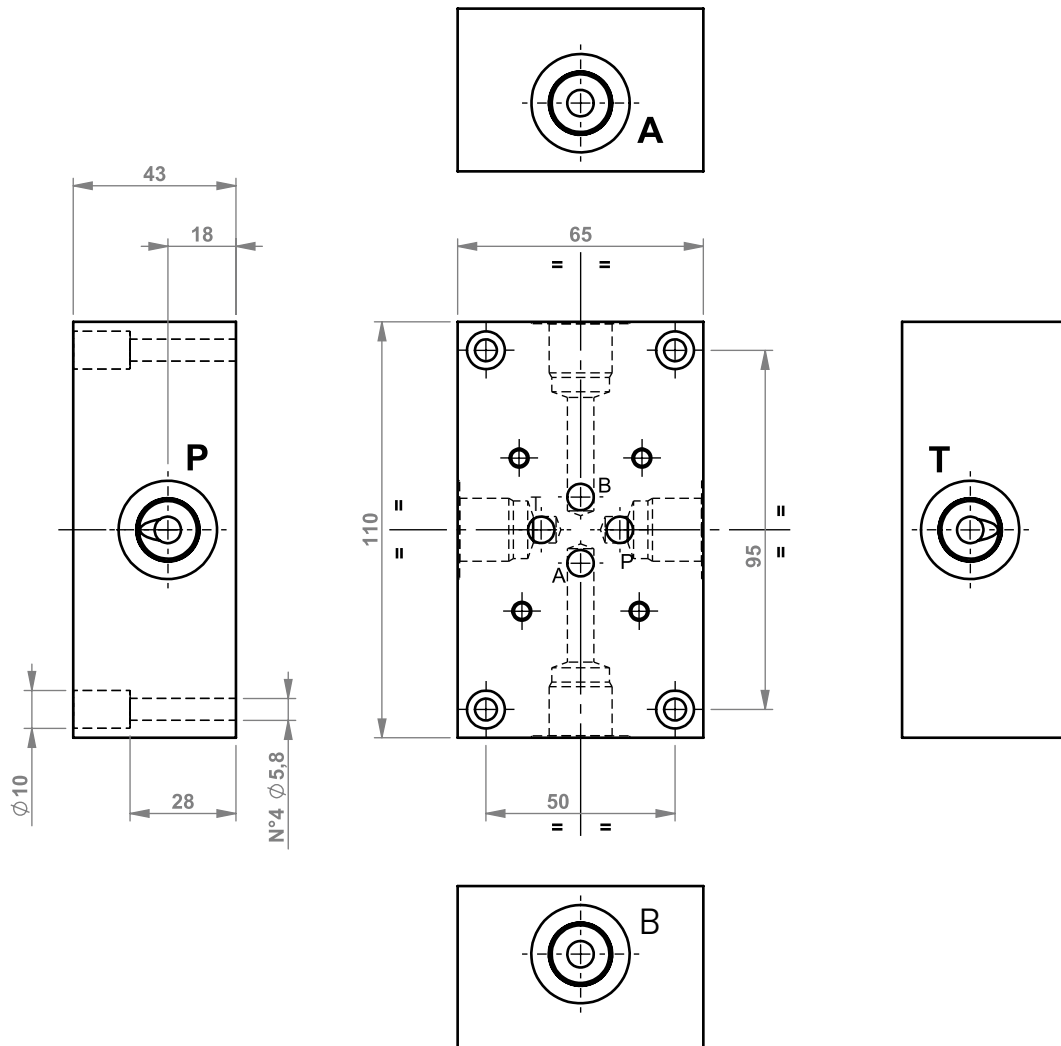

Type  
Model

**302**  
**CBS302\*-\*C**

Single subplate with 3/8"G or 1/2"G P-T ports on long side and A-B ports on short side

1.5

Hydraulic circuit

Weight

Aluminum (kg)	Cast iron (kg)
0,8	2

Ordering code