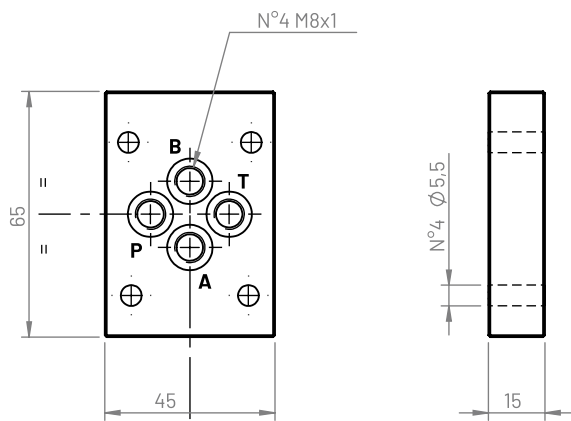

Type
Model

309
CBS309*

Sandwich plate with M8x1
thread inside P-T-A-B ports

1. 13

Sandwich plate includes:
- no. 4 O-Rings 108 (8,73x1,78) NBR90

Hydraulic circuit

Weight

Aluminum (kg)	Cast iron (kg)
0,13	0,36

Ordering code

CBS 3 09 *

Sandwich plate: **CBS**

Flange CETOP: **3**

Configuration type: **09**

Material:

G (Phosphated cast iron GJL250)

A (aluminum EN AW-6026 LF without anodization)