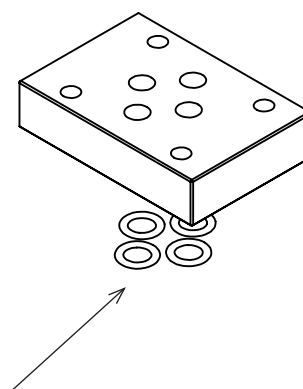

Type
Model

309
CBS309*

Sandwich plate with M8x1
thread inside P-T-A-B ports

1. 13

Sandwich plate includes:
- no. 4 O-Rings 108 (8,73x1,78) NBR90

Hydraulic circuit

Weight

Aluminum (kg)	Cast iron (kg)
0,13	0,36

Ordering code

CBS 3 09 *

Sandwich plate: **CBS**

Flange CETOP: **3**

Configuration type: **09**

Material:

G (Phosphated cast iron GJL250)

A (aluminum EN AW-6026 LF without anodization)